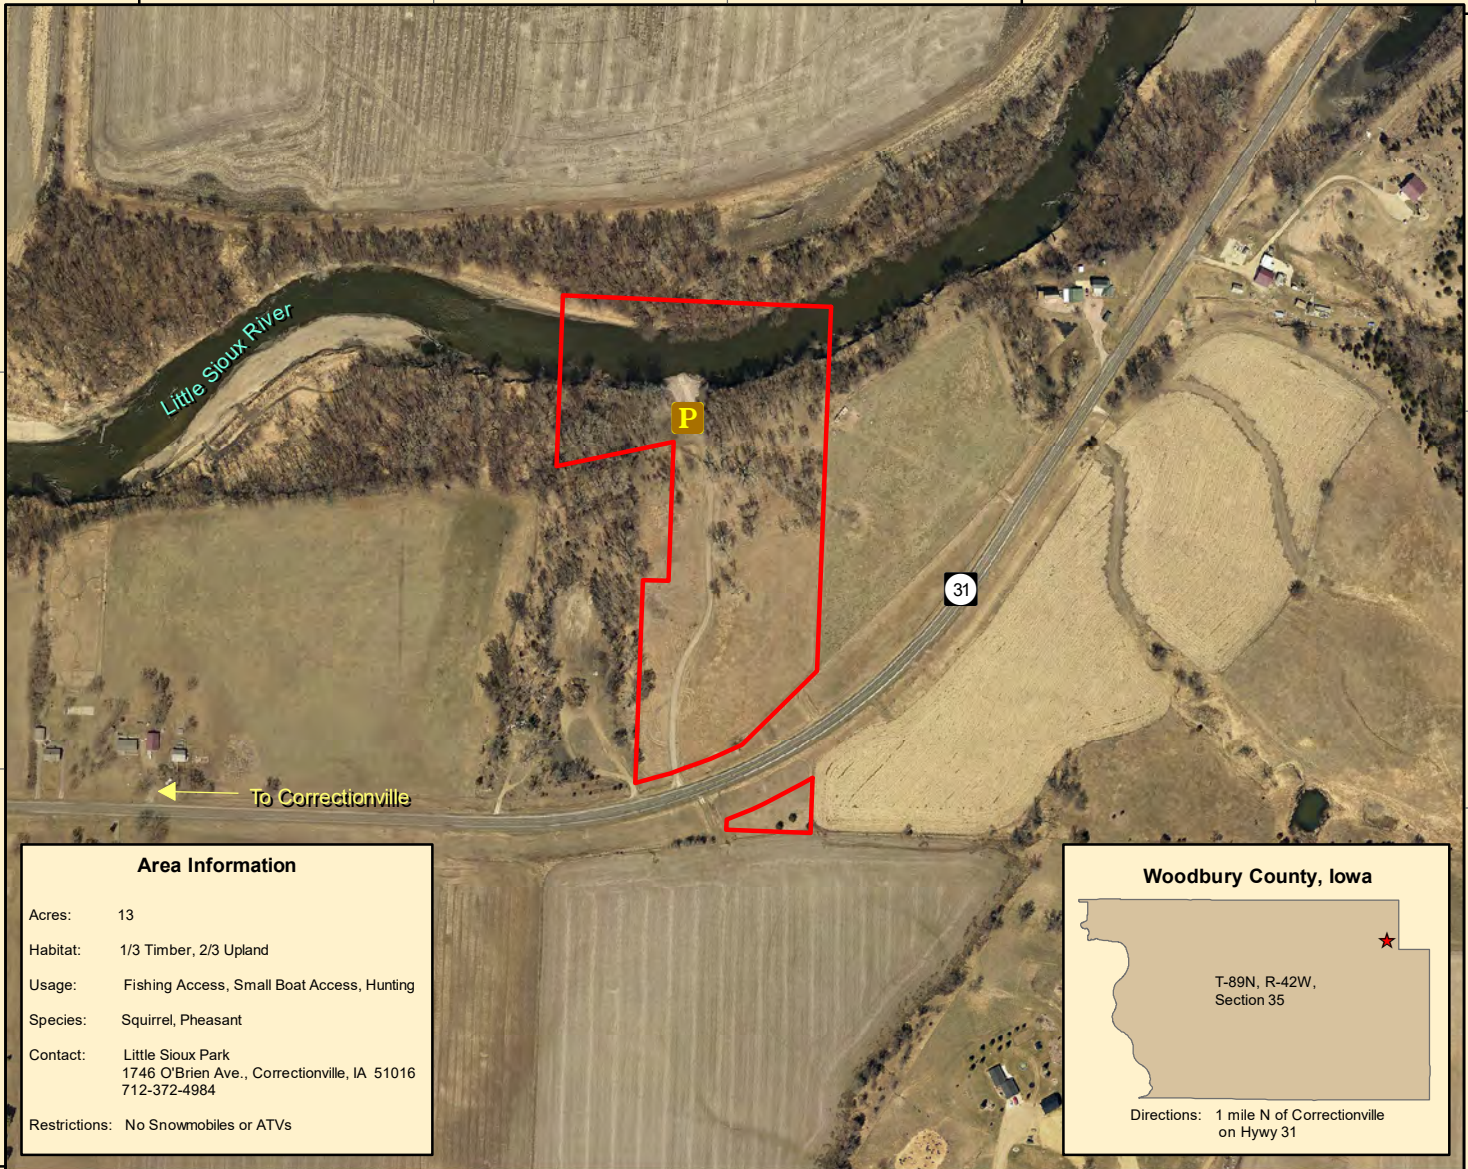

Woodbury County Conservation Dept.

4500 Sioux River Road, Sioux City, Iowa 51109
Phone: 712-258-0838
www.woodburyparks.org

Area Information	
Acres:	13
Habitat:	1/3 Timber, 2/3 Upland
Usage:	Fishing Access, Small Boat Access, Hunting
Species:	Squirrel, Pheasant
Contact:	Little Sioux Park 1746 O'Brien Ave., Correctionville, IA 51016 712-372-4984
Restrictions:	No Snowmobiles or ATVs

Legend	
	Walling River Access
	Parking area

Walling River Access

Aerial Photo - Summer, 2010
Map Creation Date: 1/2011

Disclaimer: Information and boundaries depicted on this map have been carefully reviewed. However, this data is not guaranteed to be free of errors or inaccuracies as provided by Woodbury County or other providers and sources of data contained in this map. Boundary signs have been placed on our areas to ensure users do not trespass on private property.